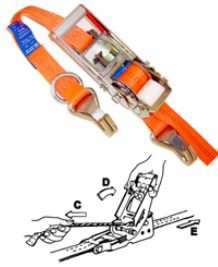

MULTI-FUNCTIONAL STRAP BUCKLE

8134-01

Product info

With this strap buckle you can hoist, lift and secure cargo. Approved for a maximum load of 200kg for lifting. The built-in break function lowers the cargo gently.

Product info2

Mechanical "reverse" can be used for heavy lifts.

Product group

505

Type

Lifting products

Part no.

81340101

Rupture strength Kp

3000